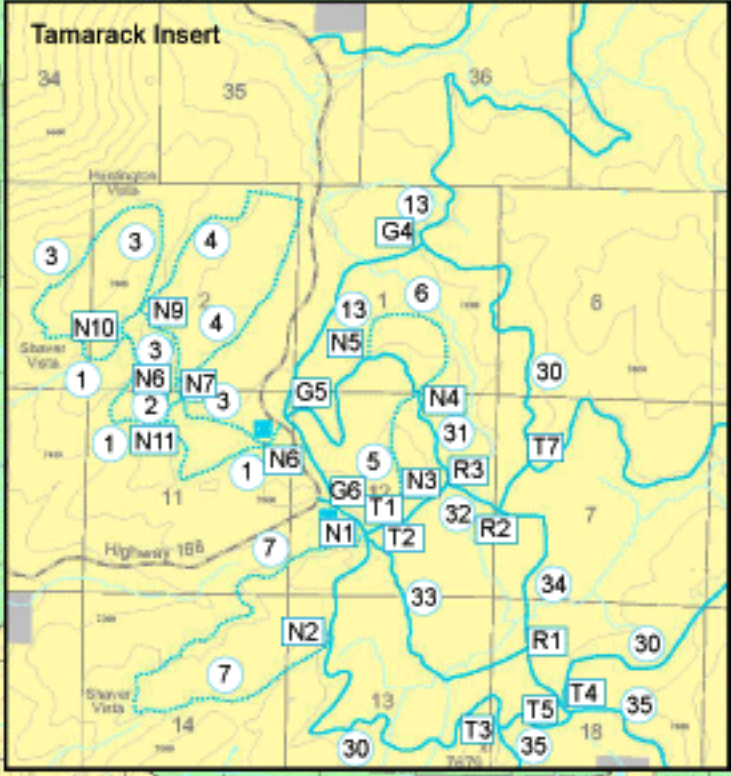

Scale 1:50,000

Central Meridian 208 Feet

R. 25 E.

R. 26 E.

R. 27 E.

Trail No.	Trail Name	Trail Length	Activities	Difficulty Rating
1	Eagle Trail	5.0 miles	Ski and snowmobile	easiest
2	Marmot Loop to Trailhead	2.2 miles	Ski and snowmobile	more difficult
3	Coyote Loop to Trailhead	6.0 miles	Ski and snowmobile	most difficult
4	Grizzly Loop to Trailhead	5.7 miles	Ski and snowmobile	easiest
5	Chipmunk Trail to Coyote Trailhead	3 miles	Ski and snowmobile	easiest
6	Porcupine Loop to Trailhead		Ski only	more difficult
7	Raccoon Loop to Trailhead	4.0 miles	Ski only	more difficult
8	Raven Loop to Trailhead	4.4 miles	3 miles of this trail are for ski only	most difficult
9	Rancheria Loop	1.5 miles	Ski and snowmobile	easiest
10	Huntington Lake Trail	10 miles	Ski and snowmobile	easiest
11	Willow Hill Trail	3.0 miles	Ski and snowmobile	easiest
12	Mushroom Rock Trail	7.0 miles	Ski and snowmobile	easiest
13	Grouse Creek Trail	18 miles	Ski and snowmobile	more difficult
14	Kaiser Pass Trail	16 miles	Ski and snowmobile	more difficult