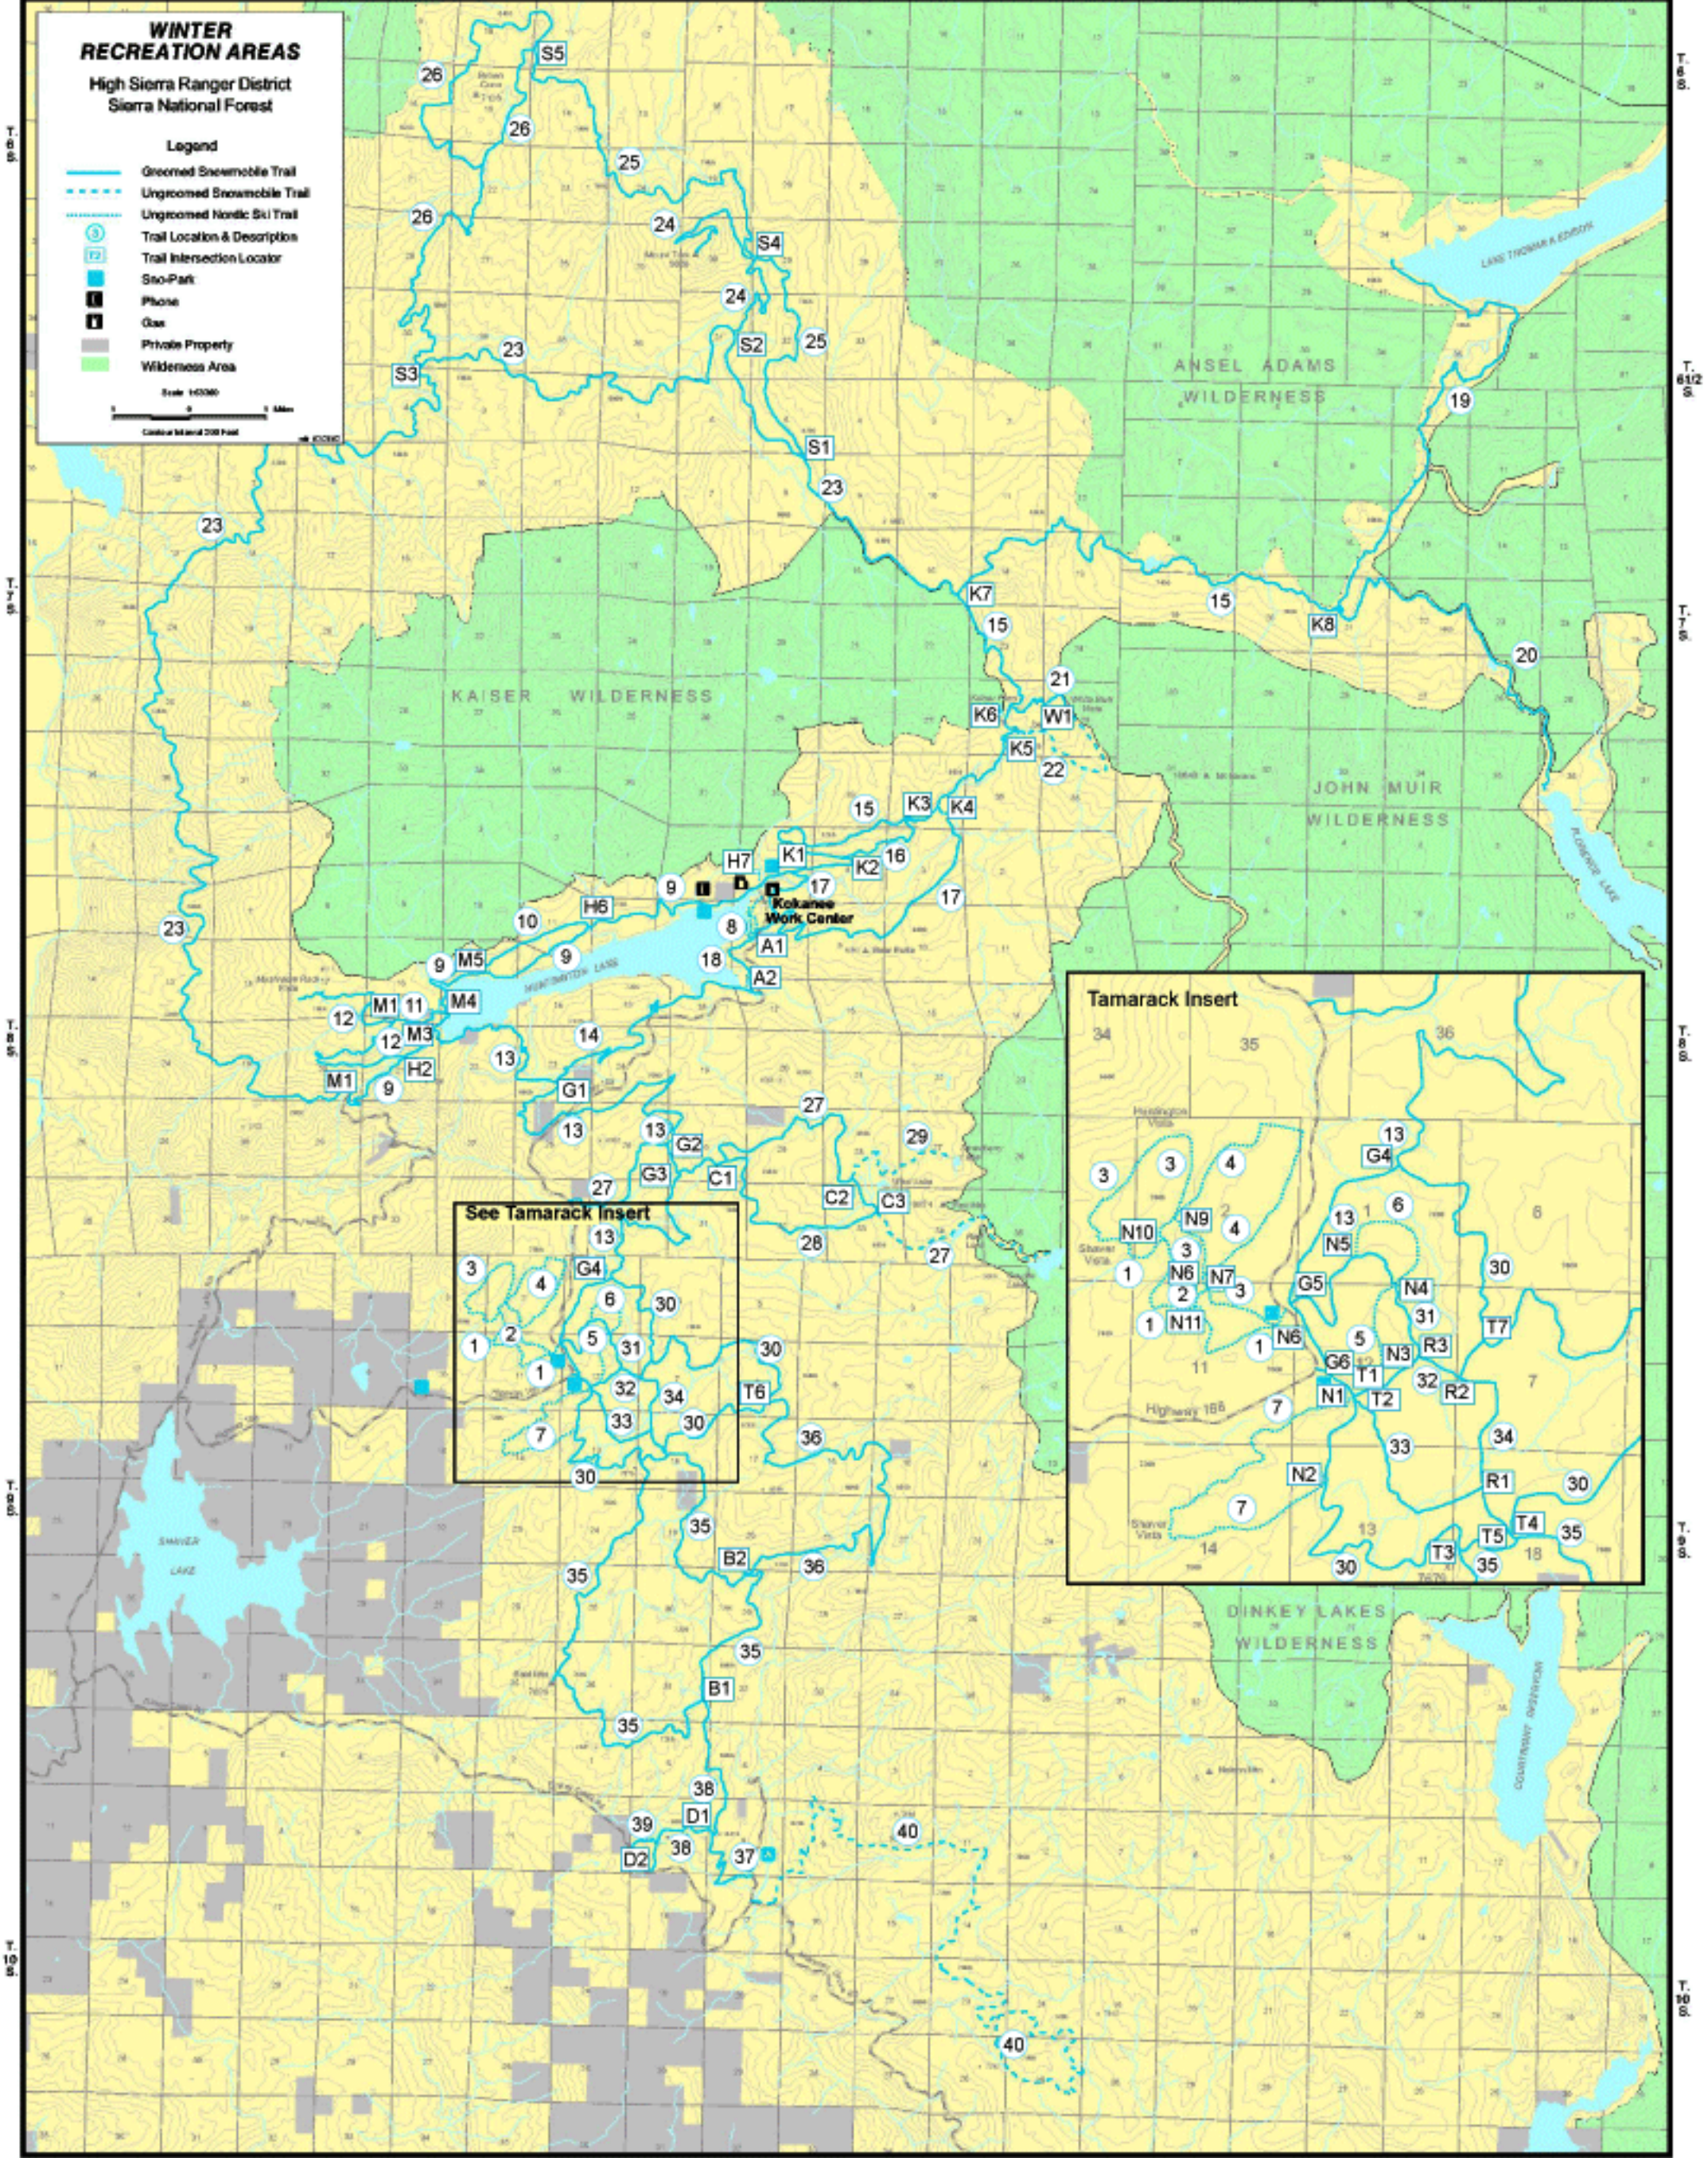

Scale 1:50,000

Central Meridian 208 Feet

R. 25 E.

R. 26 E.

R. 27 E.

Trail No.	Trail Name	Trail Length	Activities	Difficulty Rating
1	Eagle Trail	5.0 miles	Ski and snowmobile	easiest
2	Marmot Loop to Trailhead	2.2 miles	Ski and snowmobile	more difficult
3	Coyote Loop to Trailhead	6.0 miles	Ski and snowmobile	most difficult
4	Grizzly Loop to Trailhead	5.7 miles	Ski and snowmobile	easiest
5	Chipmunk Trail to Coyote Trailhead	3 miles	Ski and snowmobile	easiest
6	Porcupine Loop to Trailhead		Ski only	more difficult
7	Raccoon Loop to Trailhead	4.0 miles	Ski only	more difficult
8	Raven Loop to Trailhead	4.4 miles	3 miles of this trail are for ski only	most difficult
9	Rancheria Loop	1.5 miles	Ski and snowmobile	easiest
10	Huntington Lake Trail	10 miles	Ski and snowmobile	easiest
11	Willow Hill Trail	3.0 miles	Ski and snowmobile	easiest
12	Mushroom Rock Trail	7.0 miles	Ski and snowmobile	easiest
13	Grouse Creek Trail	18 miles	Ski and snowmobile	more difficult
14	Kaiser Pass Trail	16 miles	Ski and snowmobile	more difficult