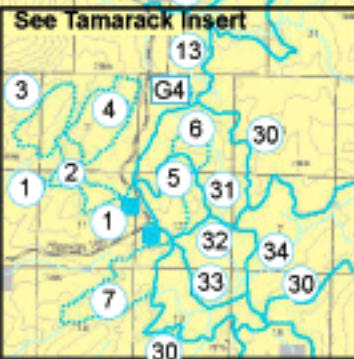

Scale 1:50,000

Central Meridian 208 Feet

R. 25 E.

R. 26 E.

R. 27 E.

Trail No.	Trail Name	Trail Length	Activities	Difficulty Rating
1	Eagle Trail	5.0 miles	Ski and snowmobile	easiest
2	Marmot Loop to Trailhead	2.2 miles	Ski and snowmobile	more difficult
3	Coyote Loop to Trailhead	6.0 miles	Ski and snowmobile	most difficult
4	Grizzly Loop to Trailhead	5.7 miles	Ski and snowmobile	easiest
5	Chipmunk Trail to Coyote Trailhead	3 miles	Ski and snowmobile	easiest
6	Porcupine Loop to Trailhead		Ski only	more difficult
7	Raccoon Loop to Trailhead	4.0 miles	Ski only	more difficult
8	Raven Loop to Trailhead	4.4 miles	3 miles of this trail are for ski only	most difficult
9	Rancheria Loop	1.5 miles	Ski and snowmobile	easiest
10	Huntington Lake Trail	10 miles	Ski and snowmobile	easiest
11	Willow Hill Trail	3.0 miles	Ski and snowmobile	easiest
12	Mushroom Rock Trail	7.0 miles	Ski and snowmobile	easiest
13	Grouse Creek Trail	18 miles	Ski and snowmobile	more difficult
14	Kaiser Pass Trail	16 miles	Ski and snowmobile	more difficult